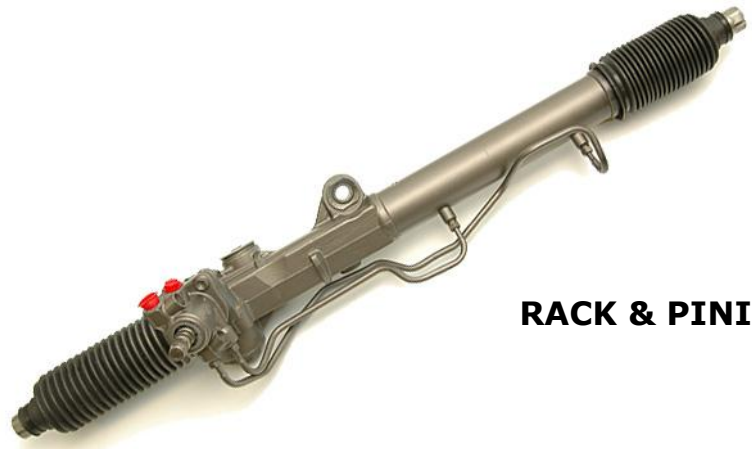

RUSH AUTO PARTS, INC.
592 PLEASANT STREET
NORWOOD, MA 02062
PHONE: 781-769-6450 / FAX: 781-769-8640

NEW PRODUCT

STEERING PUMP

GEAR BOX

RACK & PINION

January & February Get 10% Off

QUALITY
QR
REBUILDERS